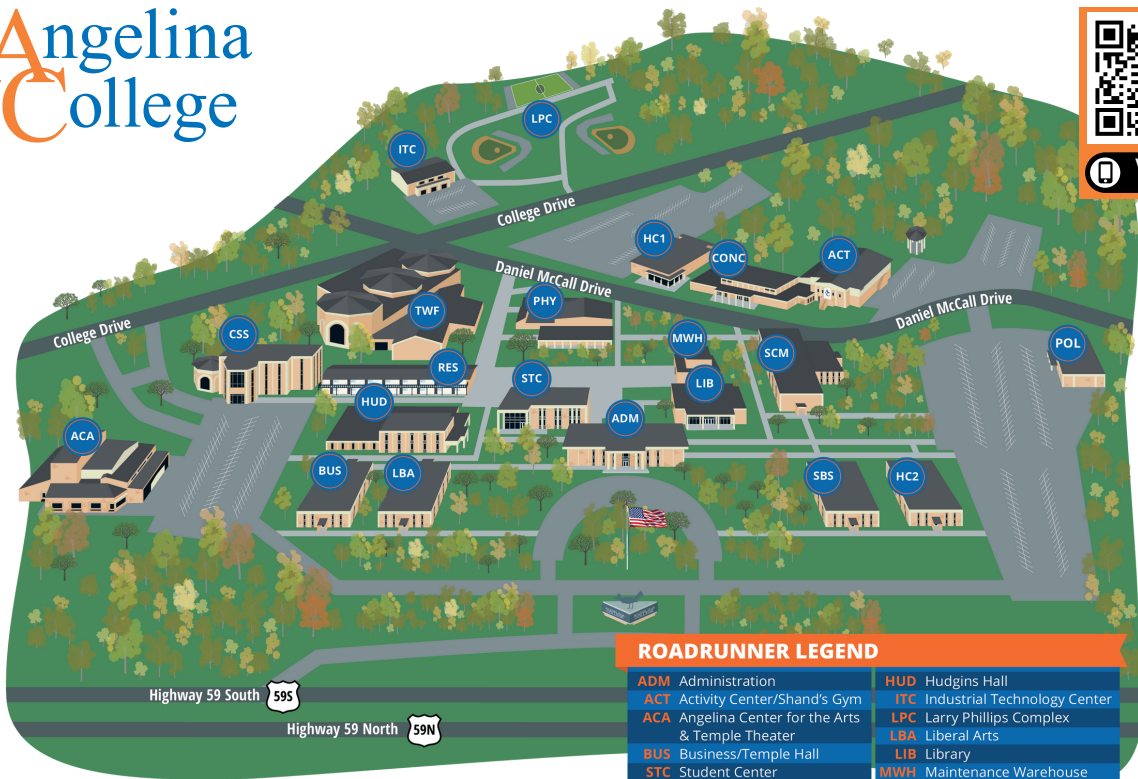

VIRTUAL TOUR

ROADRUNNER LEGEND

ADM Administration	HUD Hudgins Hall
ACT Activity Center/Shand's Gym	ITC Industrial Technology Center
ACA Angelina Center for the Arts & Temple Theater	LPC Larry Phillips Complex
BUS Business/Temple Hall	LBA Liberal Arts
STC Student Center	LIB Library
CSS Community Services	MWH Maintenance Warehouse
RES Dormitory	PHY Physical Plant
CONC Conference Center	POL Police Academy
HC1 Health Careers	SCM Science/Mathematics
HC2 Health Careers 2	SBS Social & Behavioral Sciences
	TWF Technology & Workforce